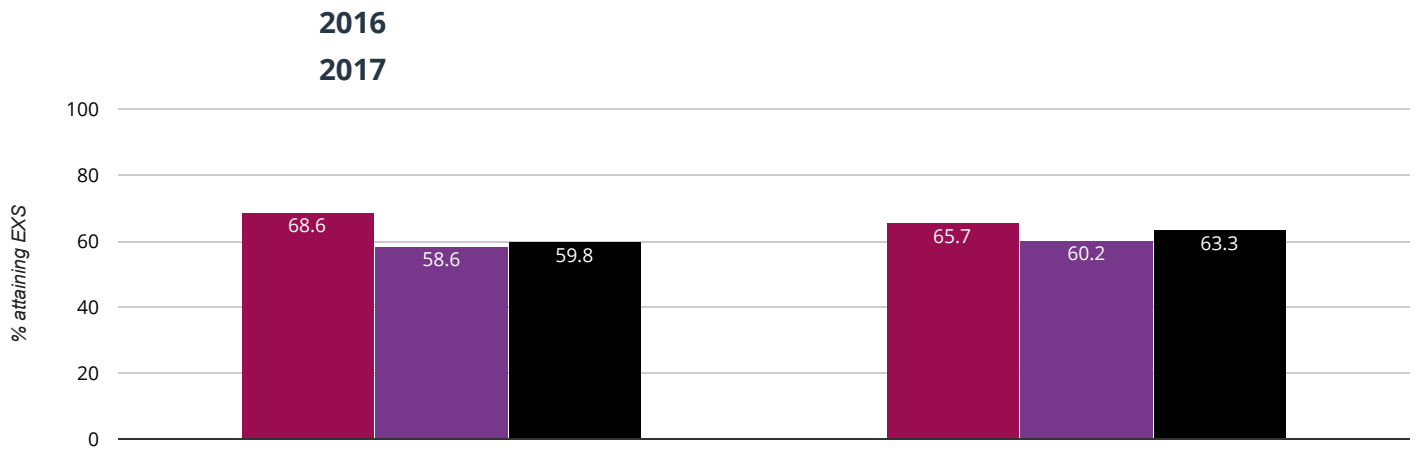

🔗 Reading, Writing, Maths and Science - attaining EXS

65.7 in 2017

2.9 points drop since 2016

■ Donington Cowley Endowed Primary School   ■ Lincolnshire (281)

■ National (16286)