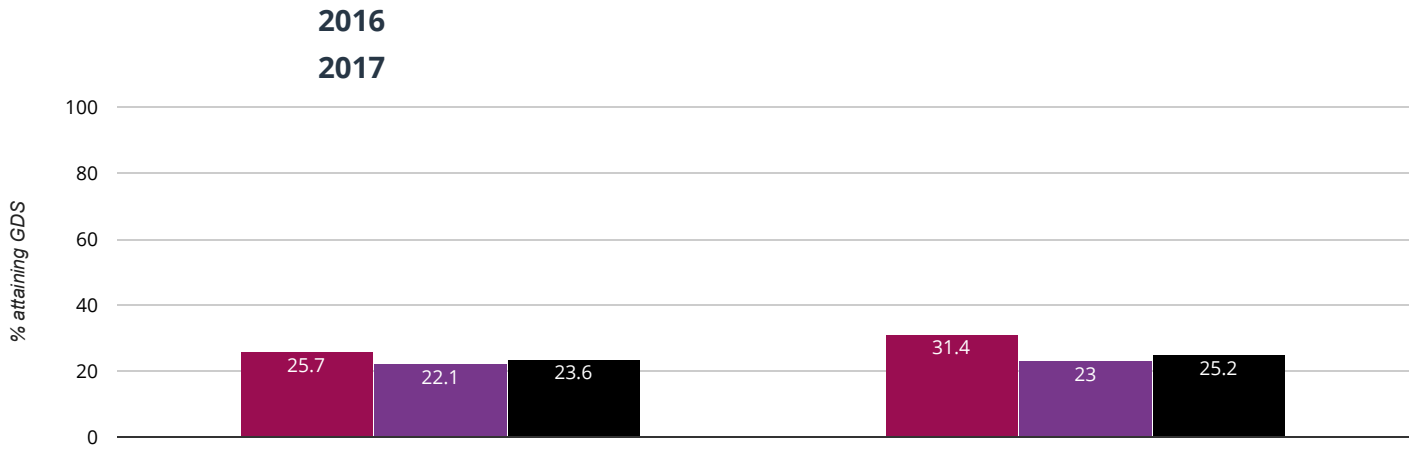

31.4% in 2017

5.7% points rise since 2016

- Donington Cowley Endowed Primary School
- Lincolnshire (281)
- National (16286)

Writing - attaining EXS or better

71.4% in 2017

2.8% points rise since 2016

- Donington Cowley Endowed Primary School
- Lincolnshire (281)
- National (16286)