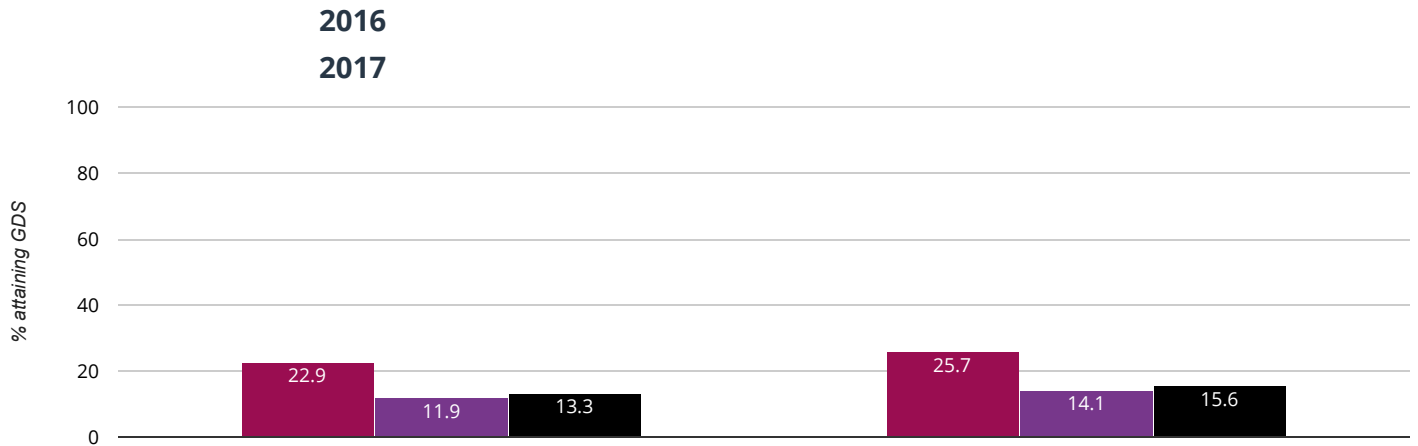

✎ Writing - attaining GDS

25.7% in 2017

2.8% points rise since 2016

- Donington Cowley Endowed Primary School
- Lincolnshire (281)
- National (16286)