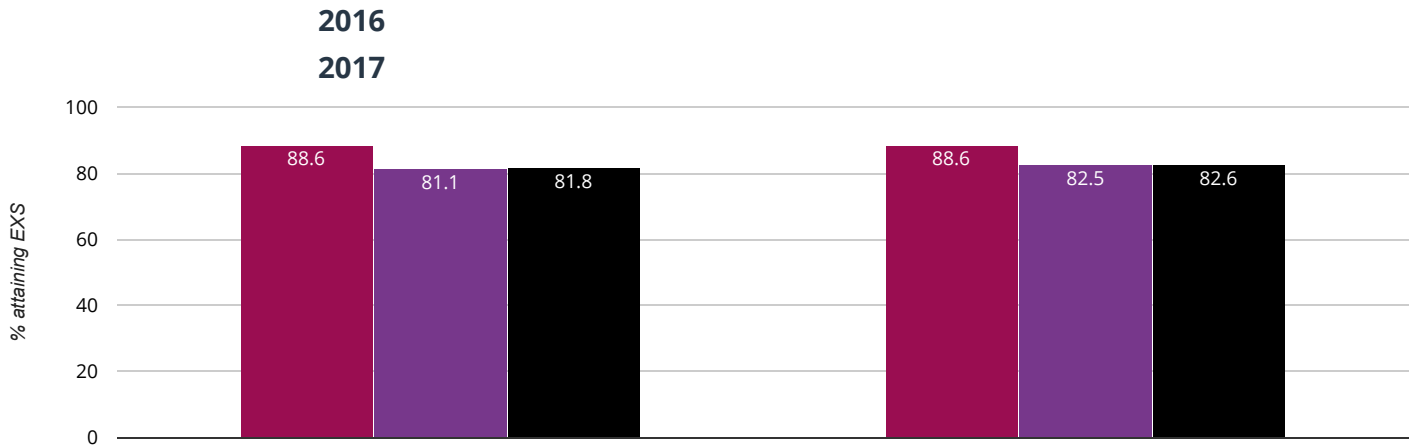

- Donington Cowley Endowed Primary School
- Lincolnshire (281)
- National (16286)

⊕ Maths - attaining GDS

25.7% in 2017

2.8% points rise since 2016

- Donington Cowley Endowed Primary School
- Lincolnshire (281)
- National (16286)

🌿 Science - attaining EXS

88.6% in 2017

0% change from 2016

- Donington Cowley Endowed Primary School
- Lincolnshire (281)
- National (16286)

RWM - attaining EXS or better

65.7% in 2017

2.9% points drop since 2016