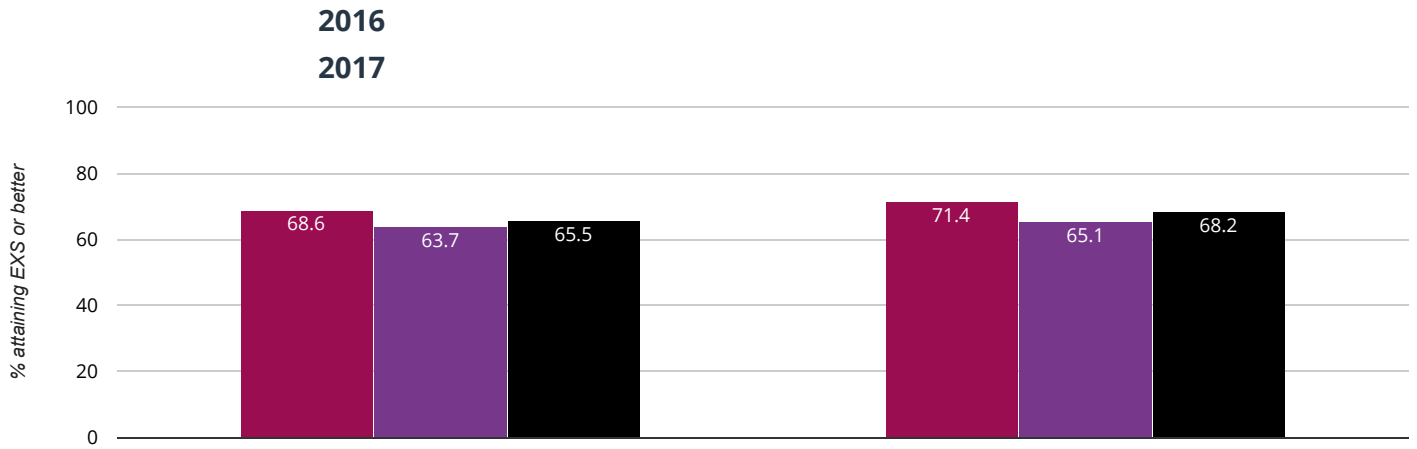

31.4% in 2017

5.7% points rise since 2016

- Donington Cowley Endowed Primary School
- Lincolnshire (281)
- National (16286)

Writing - attaining EXS or better

71.4% in 2017

2.8% points rise since 2016

- Donington Cowley Endowed Primary School
- Lincolnshire (281)
- National (16286)