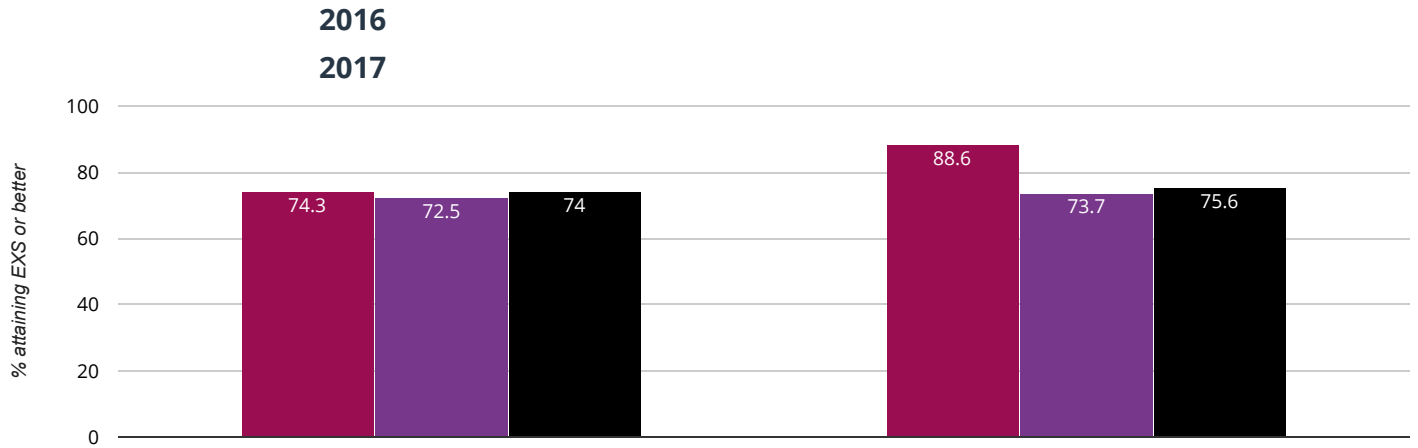

DONINGTON COWLEY ENDOWED PRIMARY SCHOOL

Reading - attaining EXS or better

88.6% in 2017

14.3% points rise since 2016

- Donington Cowley Endowed Primary School
- Lincolnshire (281)
- National (16286)