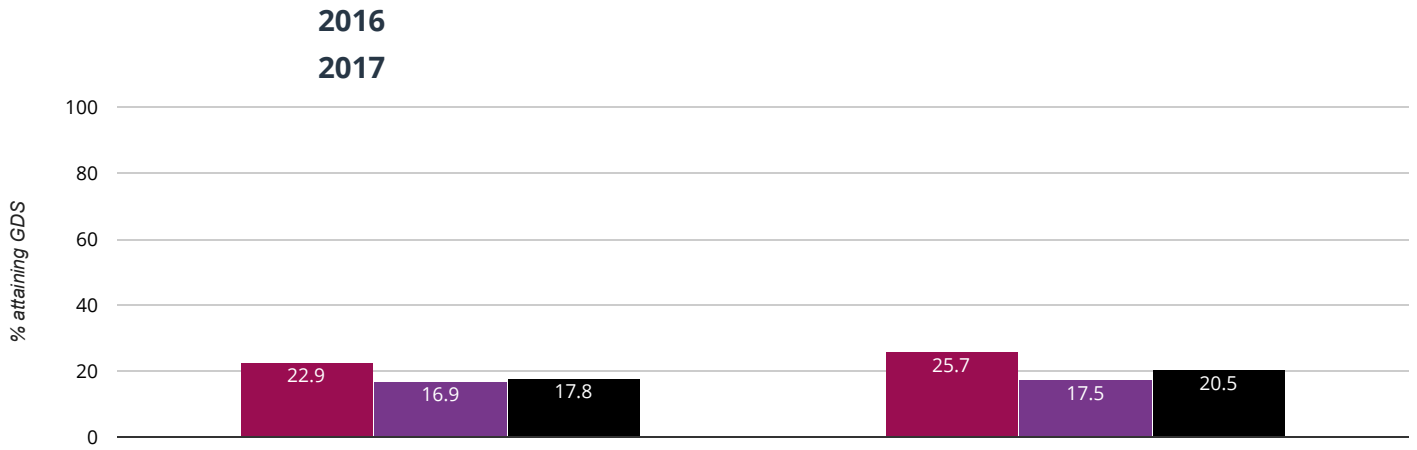

⊕ Maths - attaining GDS

25.7% in 2017

2.8% points rise since 2016

- Donington Cowley Endowed Primary School
- Lincolnshire (281)
- National (16286)