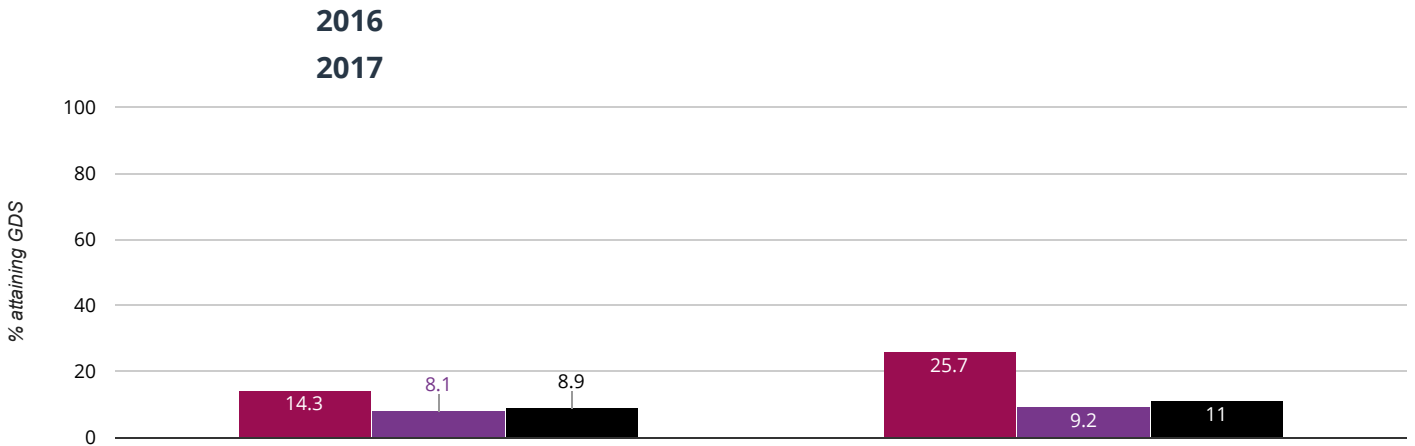

RWM - attaining GDS

25.7% in 2017

11.4% points rise since 2016

- Donington Cowley Endowed Primary School
- Lincolnshire (281)
- National (16286)