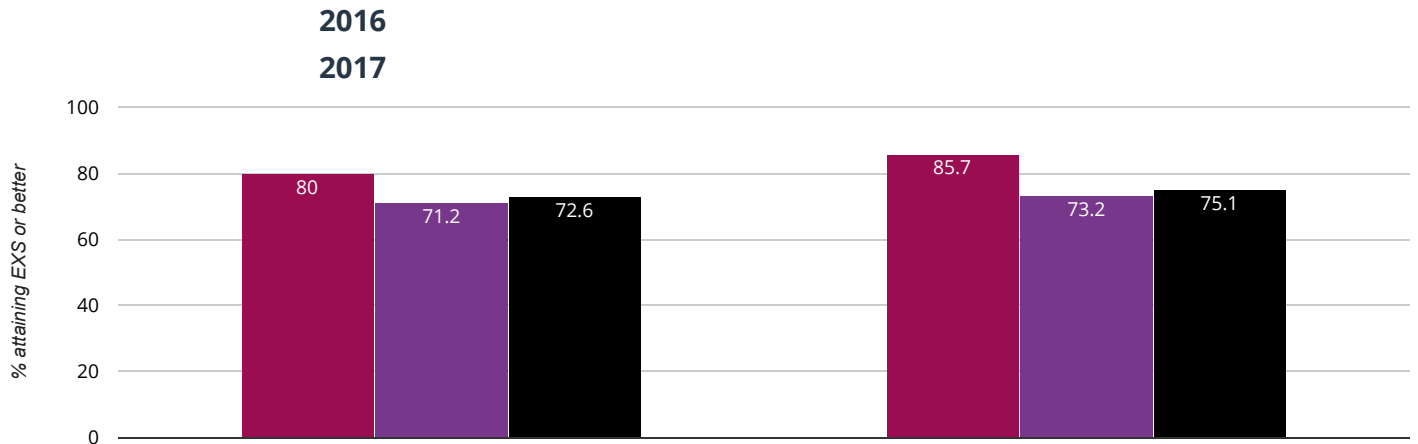

✎ Writing - attaining GDS

25.7% in 2017

2.8% points rise since 2016

- Donington Cowley Endowed Primary School
- Lincolnshire (281)
- National (16286)

⊕ Maths - attaining EXS or better

85.7% in 2017

5.7% points rise since 2016