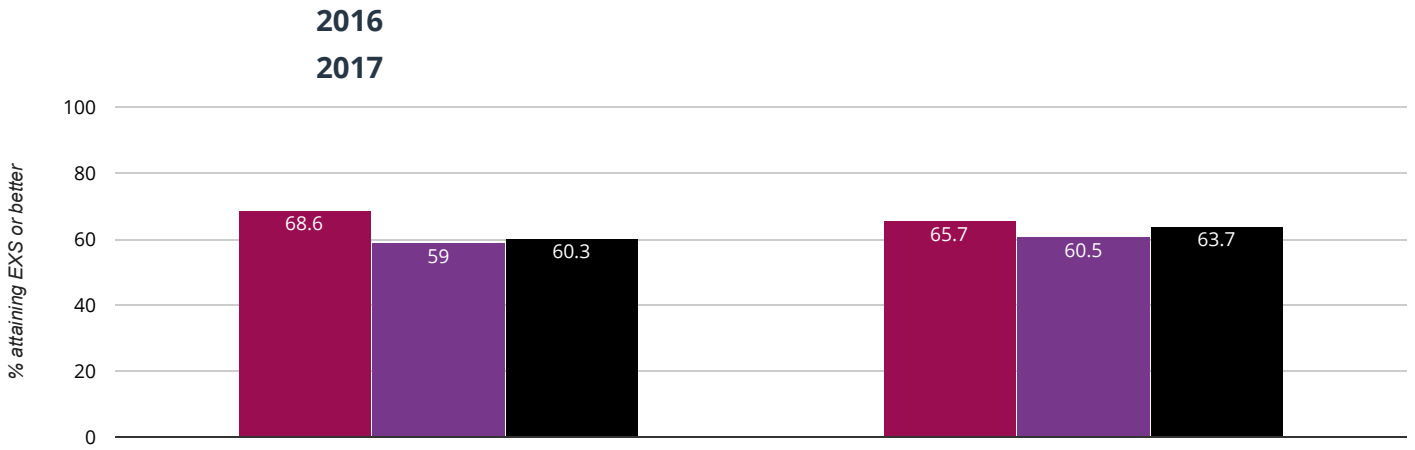

🌿 Science - attaining EXS

88.6% in 2017

0% change from 2016

- Donington Cowley Endowed Primary School
- Lincolnshire (281)
- National (16286)

RWM - attaining EXS or better

65.7% in 2017

2.9% points drop since 2016