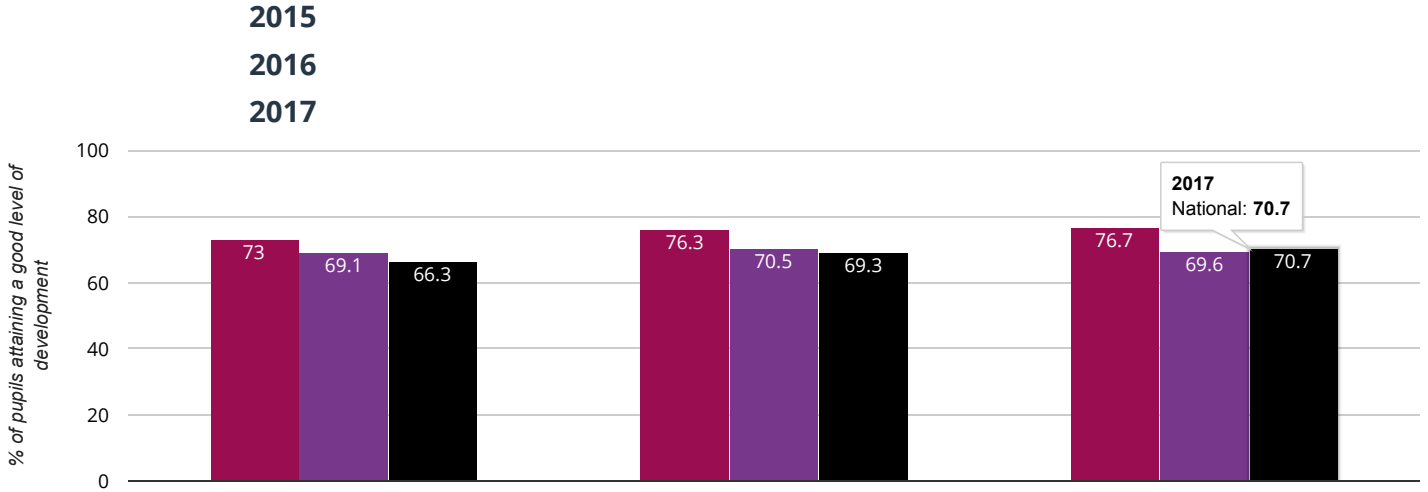

## ★ Good Level Of Development

**76.7% in 2017**

**0.4% points rise since 2016**

**3.7% points rise since 2015**

- Donington Cowley Endowed Primary School
- Lincolnshire (299)
- National (17549)