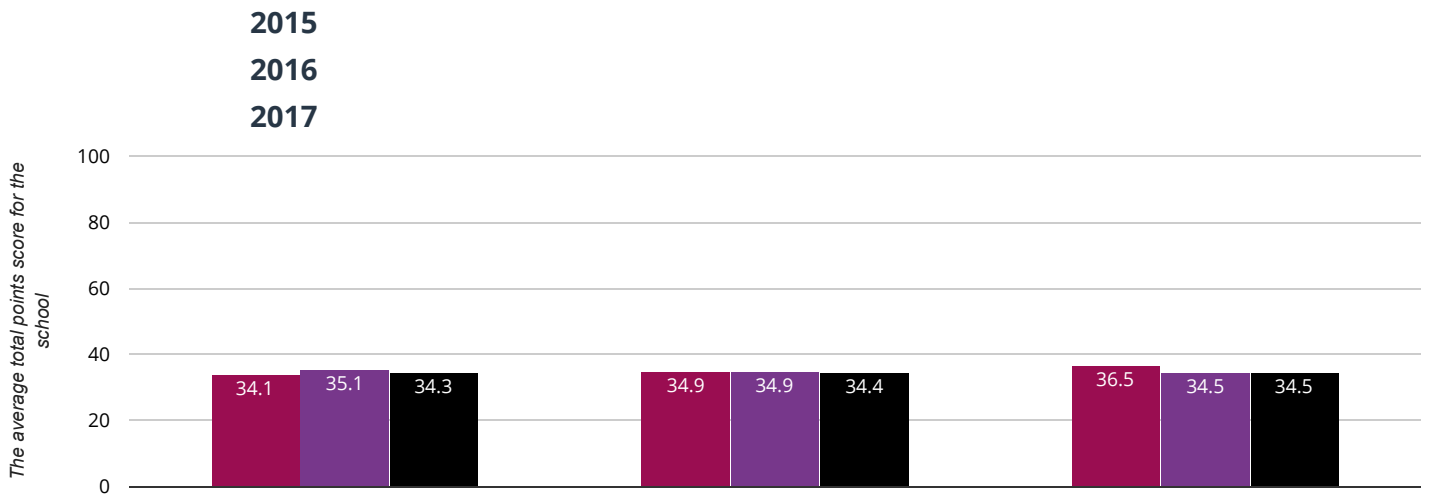

## ★ Good Level Of Development

**76.7% in 2017**

**0.4% points rise since 2016**

**3.7% points rise since 2015**

- Donington Cowley Endowed Primary School
- Lincolnshire (299)
- National (17549)

## Average Total Points Score

**36.5 in 2017**

**1.6 points rise since 2016**

**2.4 points rise since 2015**

- Donington Cowley Endowed Primary School
- Lincolnshire (299)
- National (17549)